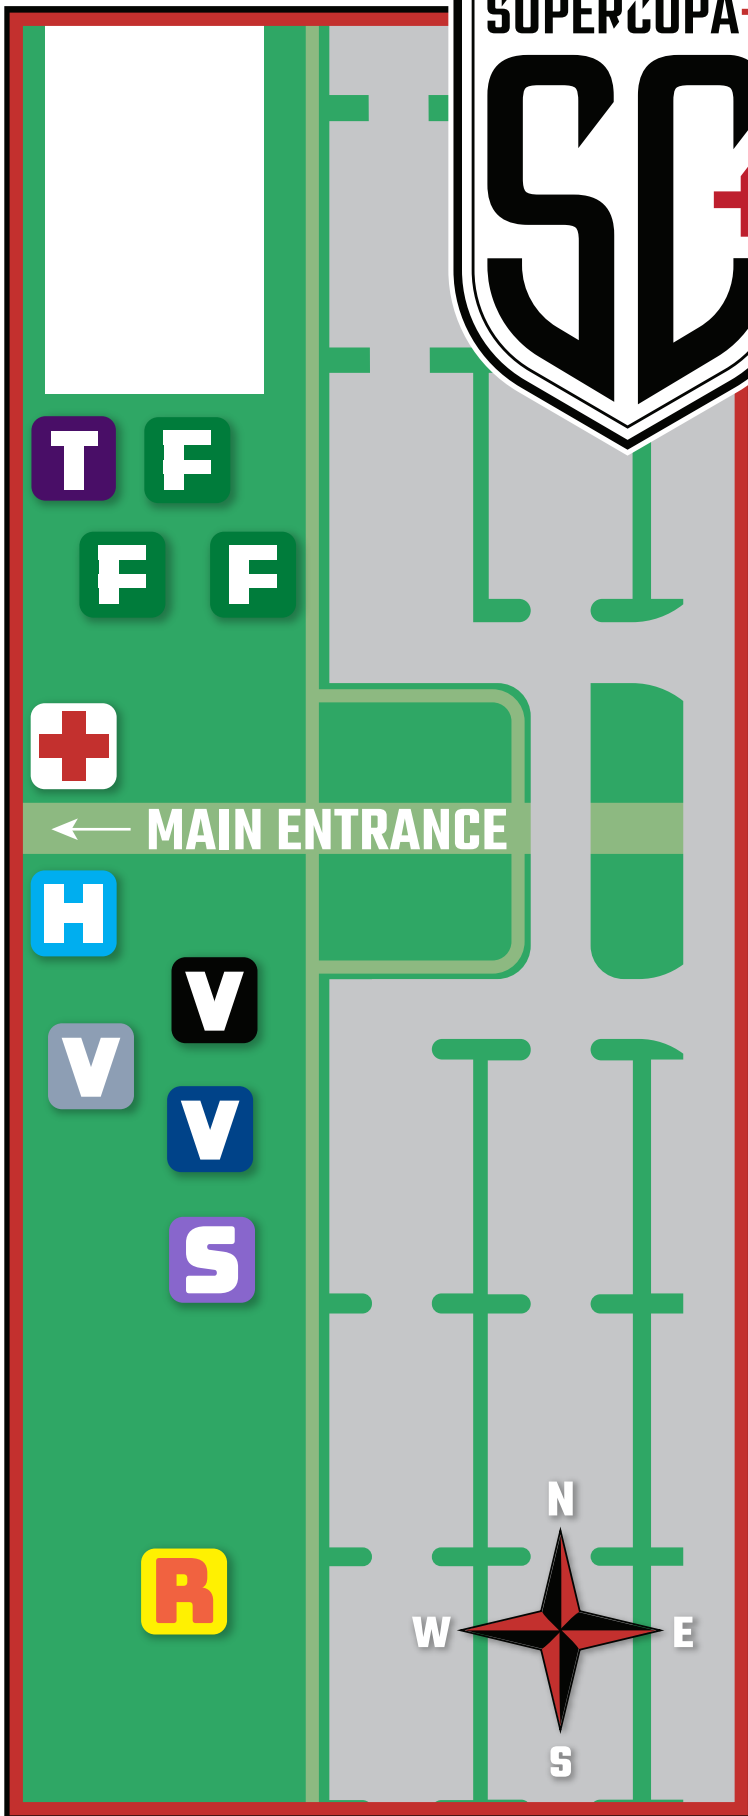

LEGEND

-  MAIN ENTRANCE
-  PARKING
-  TRAM ROUTE
-  TRAM STOP
-  U90C FAN ZONE
(see next page for details)

2022 TOURNAMENT

**IMG ACADEMY SOCCER COMPLEX
47TH ST W, BRADENTON, FL 34210**

[CLICK HERE FOR GOOGLE MAPS](#)

MAIN ENTRANCE & U90C FAN ZONE

LEGEND

-  TRAINER TENT
-  U90C TOURNAMENT HEADQUARTERS
-  SOCCER.COM (VENDOR)
-  ZUG JUG (VENDOR)
-  VED (VENDOR)
-  STAGE
-  REFEREE TENT
-  FOOD TRUCKS
-  10-STALL RESTROOM TRAILER